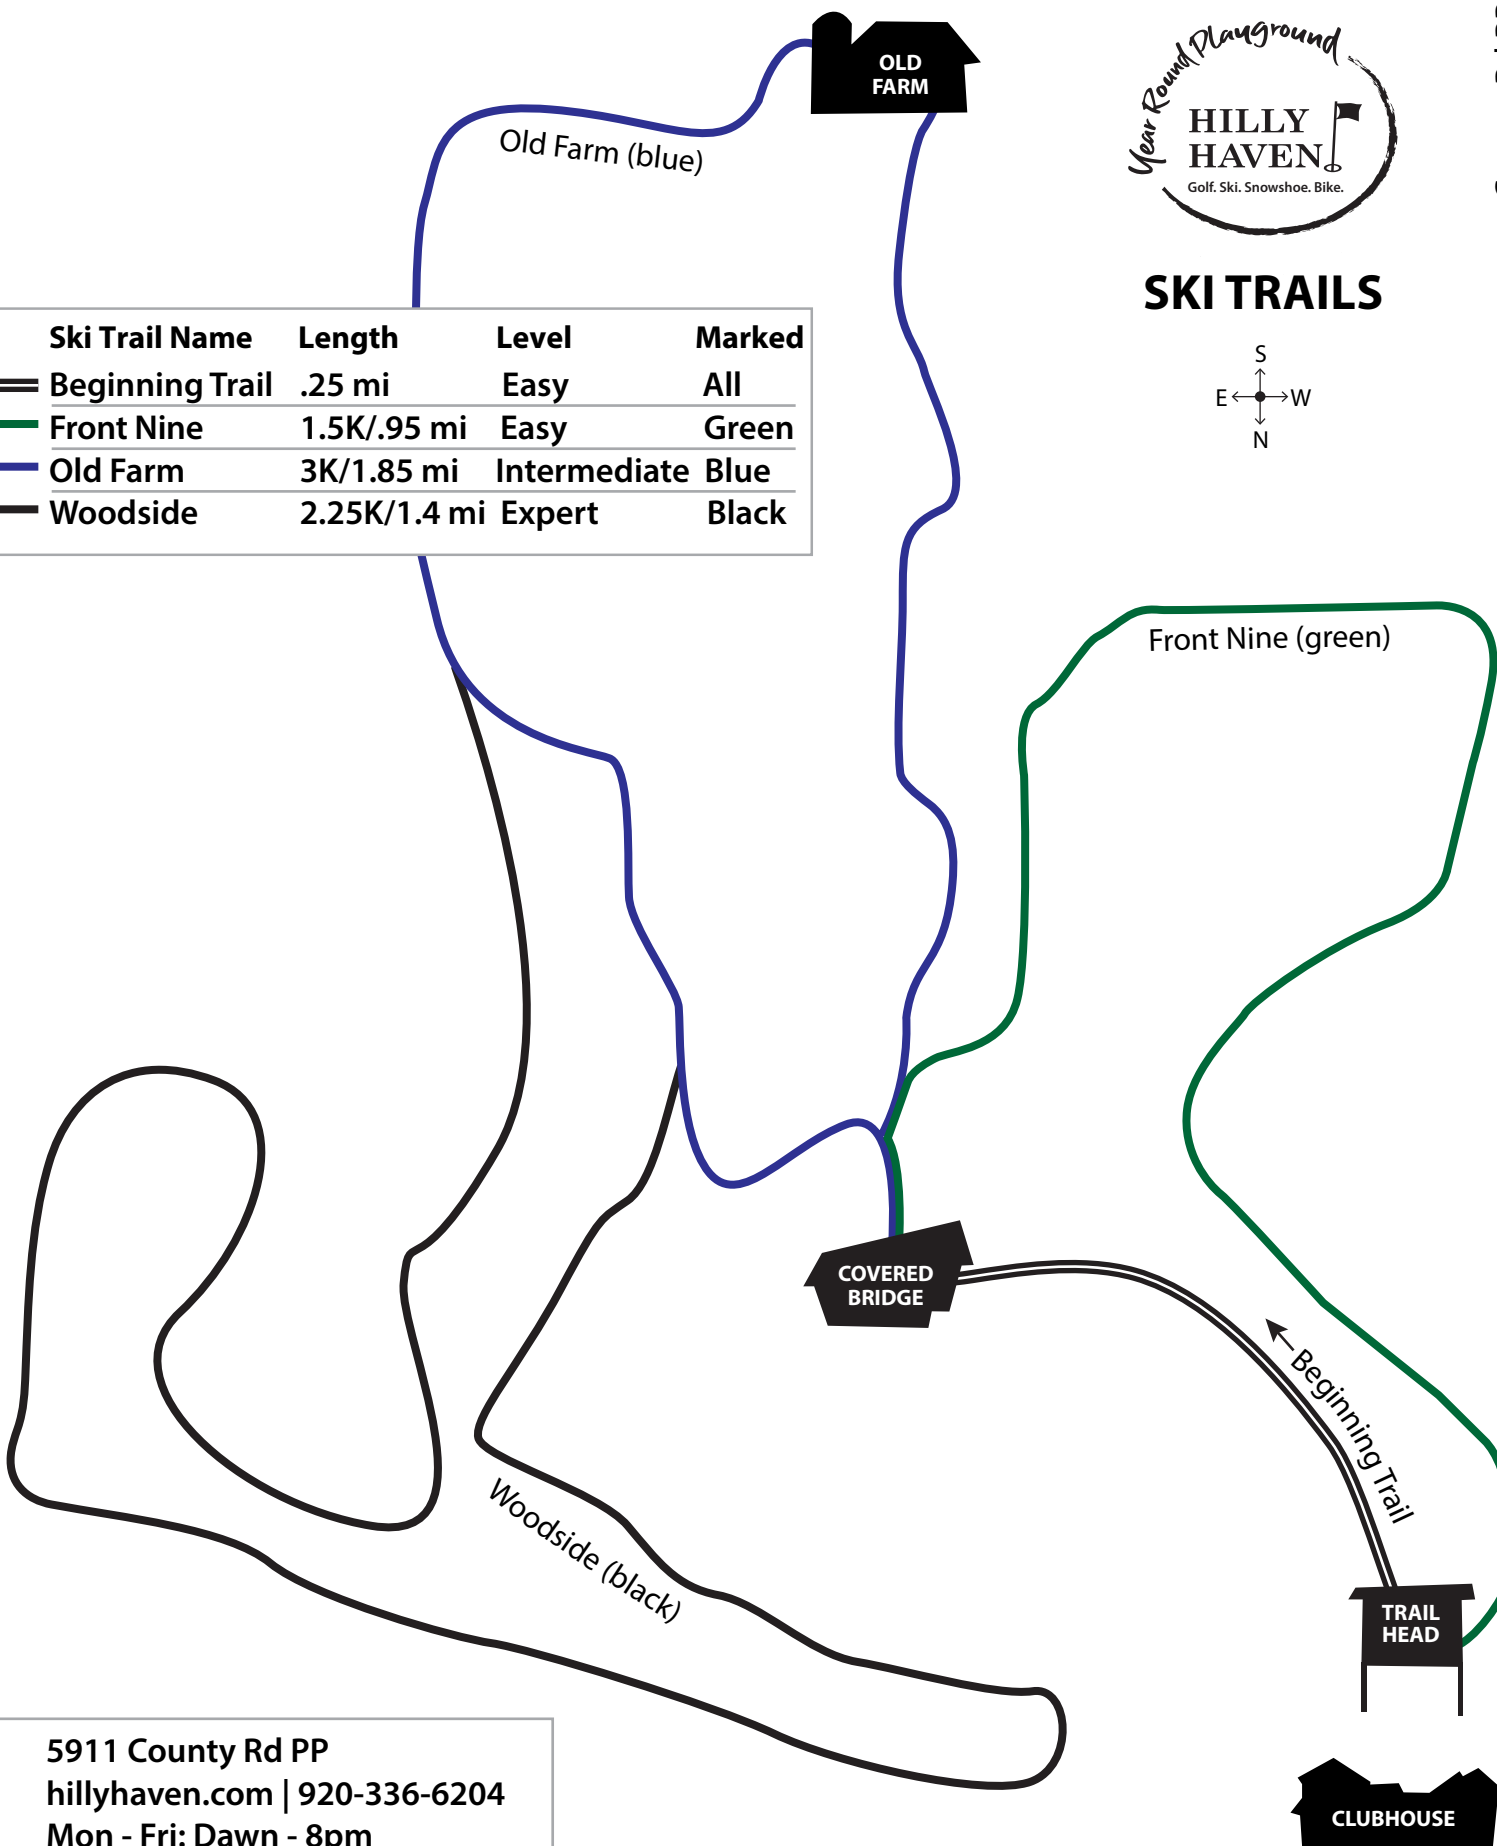

SKI TRAILS

Ski Trail Name	Length	Level	Marked
Beginning Trail	.25 mi	Easy	All
Front Nine	1.5K/.95 mi	Easy	Green
Old Farm	3K/1.85 mi	Intermediate	Blue
Woodside	2.25K/1.4 mi	Expert	Black

5911 County Rd PP
 hillyhaven.com | 920-336-6204
 Mon - Fri: Dawn - 8pm
 Sat - Sun: Dawn - 6pm
 \$6 Trail Fee | \$45 Season Pass