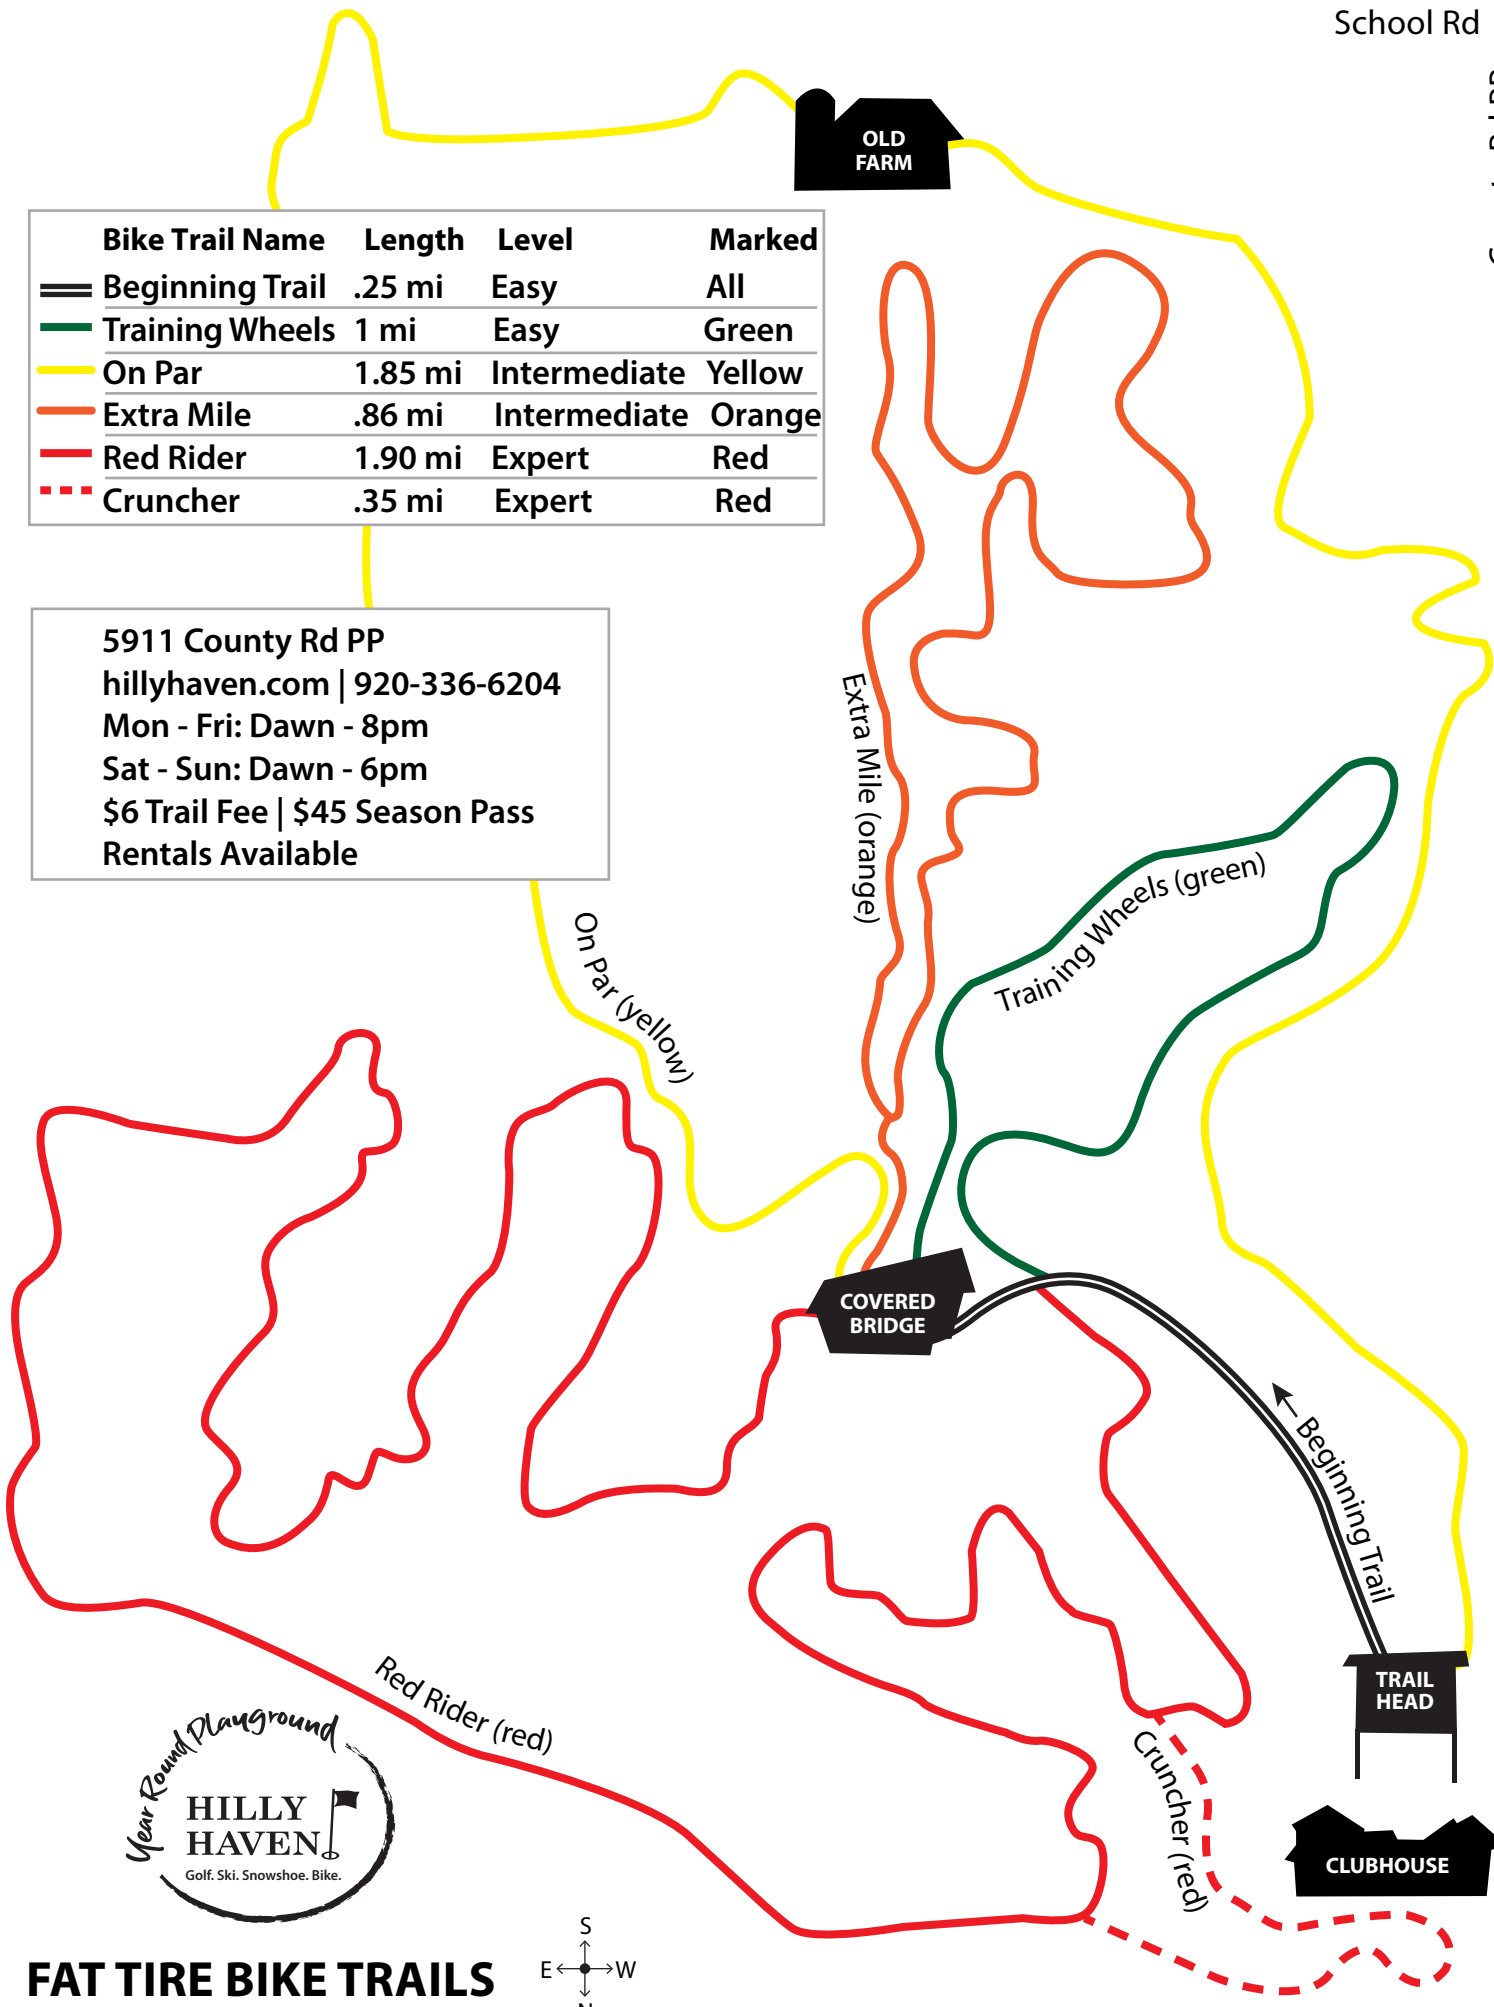

OLD FARM

Bike Trail Name	Length	Level	Marked
Beginning Trail	.25 mi	Easy	All
Training Wheels	1 mi	Easy	Green
On Par	1.85 mi	Intermediate	Yellow
Extra Mile	.86 mi	Intermediate	Orange
Red Rider	1.90 mi	Expert	Red
Cruncher	.35 mi	Expert	Red

5911 County Rd PP
 hillyhaven.com | 920-336-6204
 Mon - Fri: Dawn - 8pm
 Sat - Sun: Dawn - 6pm
 \$6 Trail Fee | \$45 Season Pass
 Rentals Available

FAT TIRE BIKE TRAILS