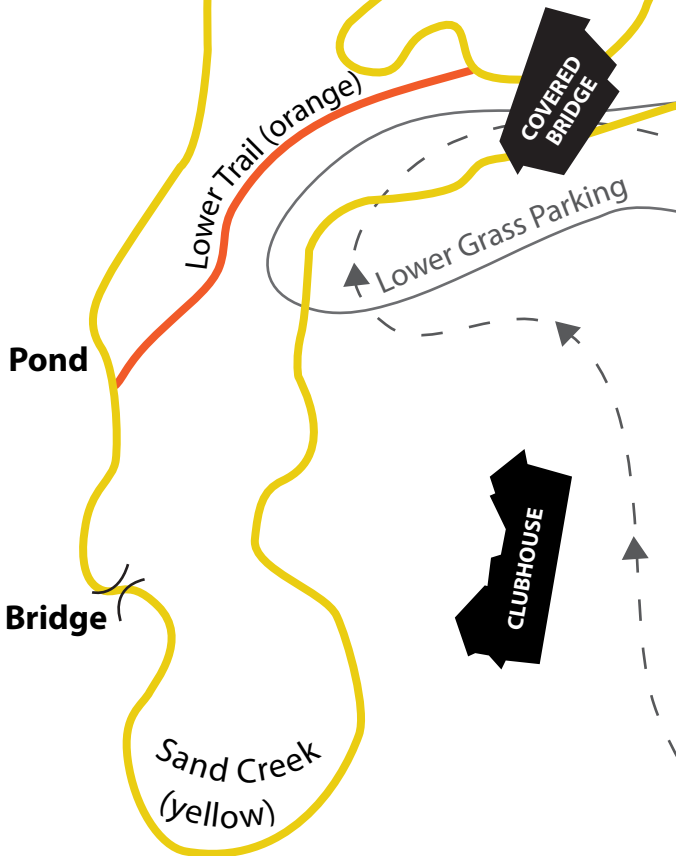

BIKING & HIKING TRAILS

5911 County Rd PP
 hillyhaven.com | 920-336-6204
 Open Daily Dawn - Dark
 \$5 Trail Fee
 FREE for kids under 16 with
 accompanying paid adult
 Free for 2021-2022 Winter Trail Pass Holders
 Dogs are allowed on leash
 Trails are multi-use
 Please be courteous to all trail users
 Please stay on trail and off the Golf Course

Trail Name	Length	Level	Marked
Meadow Pass	.1 mi	Easy	Green
Sand Creek	1 mi	Intermediate	Yellow
Ski Hill Trail	.35 mi	Expert	Red
Return Trail	.5 mi	Intermediate	Blue
Lower Trail	.1 mi	Easy	Orange

Please park in the lower level grass parking lot for summer trail use. Follow the dotted line and park in area indicated.