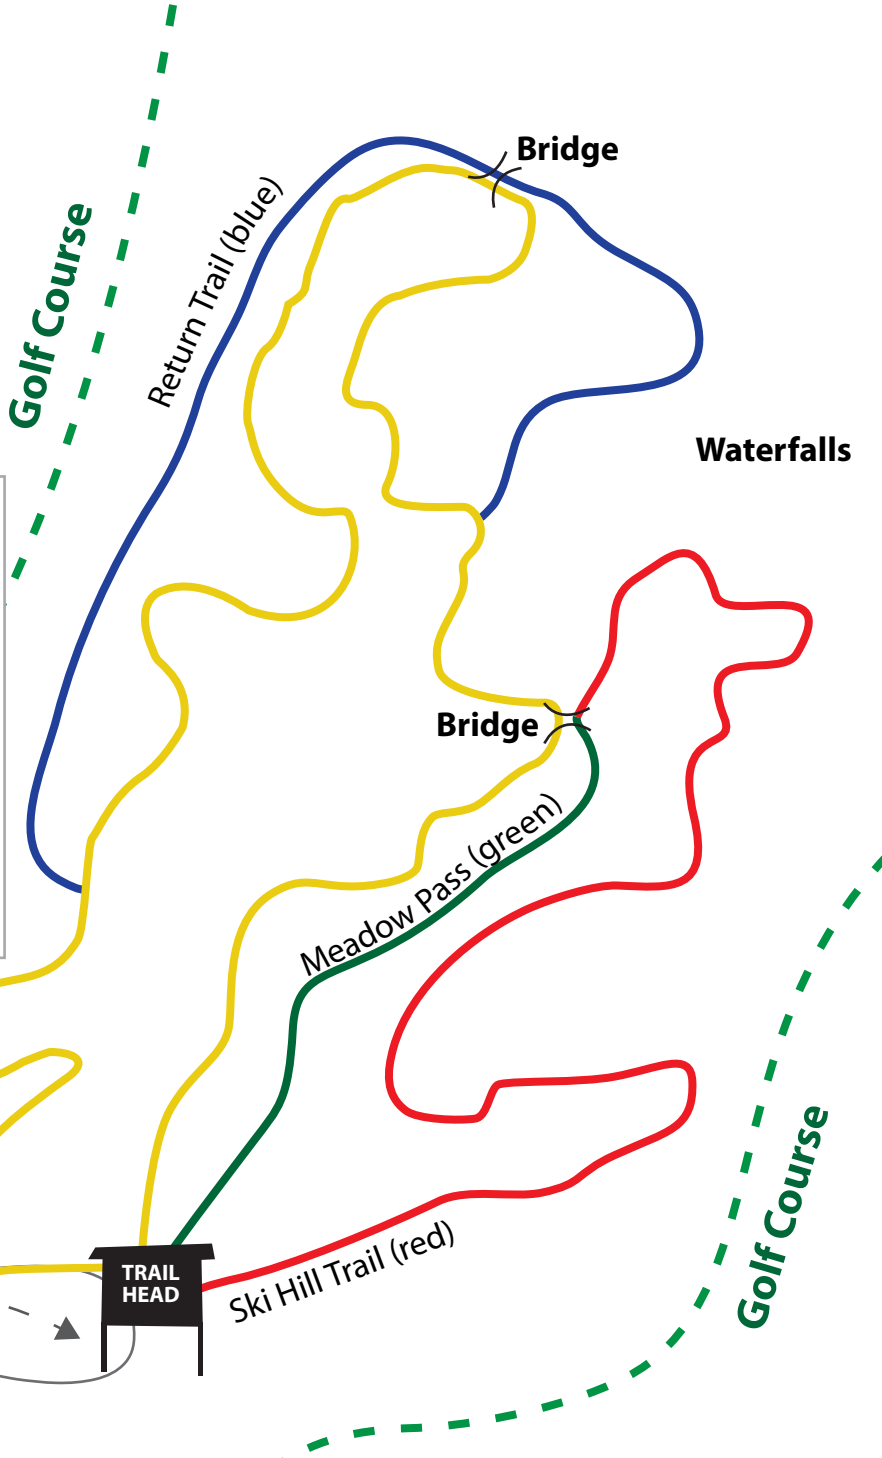

BIKING & HIKING TRAILS

5911 County Rd PP
 hillyhaven.com | 920-336-6204
 Open Daily Dawn - Dark
 \$5 Trail Fee
 FREE for kids under 16 with
 accompanying paid adult
 Free for 2021-2022 Winter Trail Pass Holders
 Dogs are allowed on leash
 Trails are multi-use
 Please be courteous to all trail users
 Please stay on trail and off the Golf Course

Trail Name	Length	Level	Marked
Meadow Pass	.1 mi	Easy	Green
Sand Creek	1 mi	Intermediate	Yellow
Ski Hill Trail	.35 mi	Expert	Red
Return Trail	.5 mi	Intermediate	Blue
Lower Trail	.1 mi	Easy	Orange

Please park in the lower level grass parking lot for summer trail use. Follow the dotted line and park in area indicated.