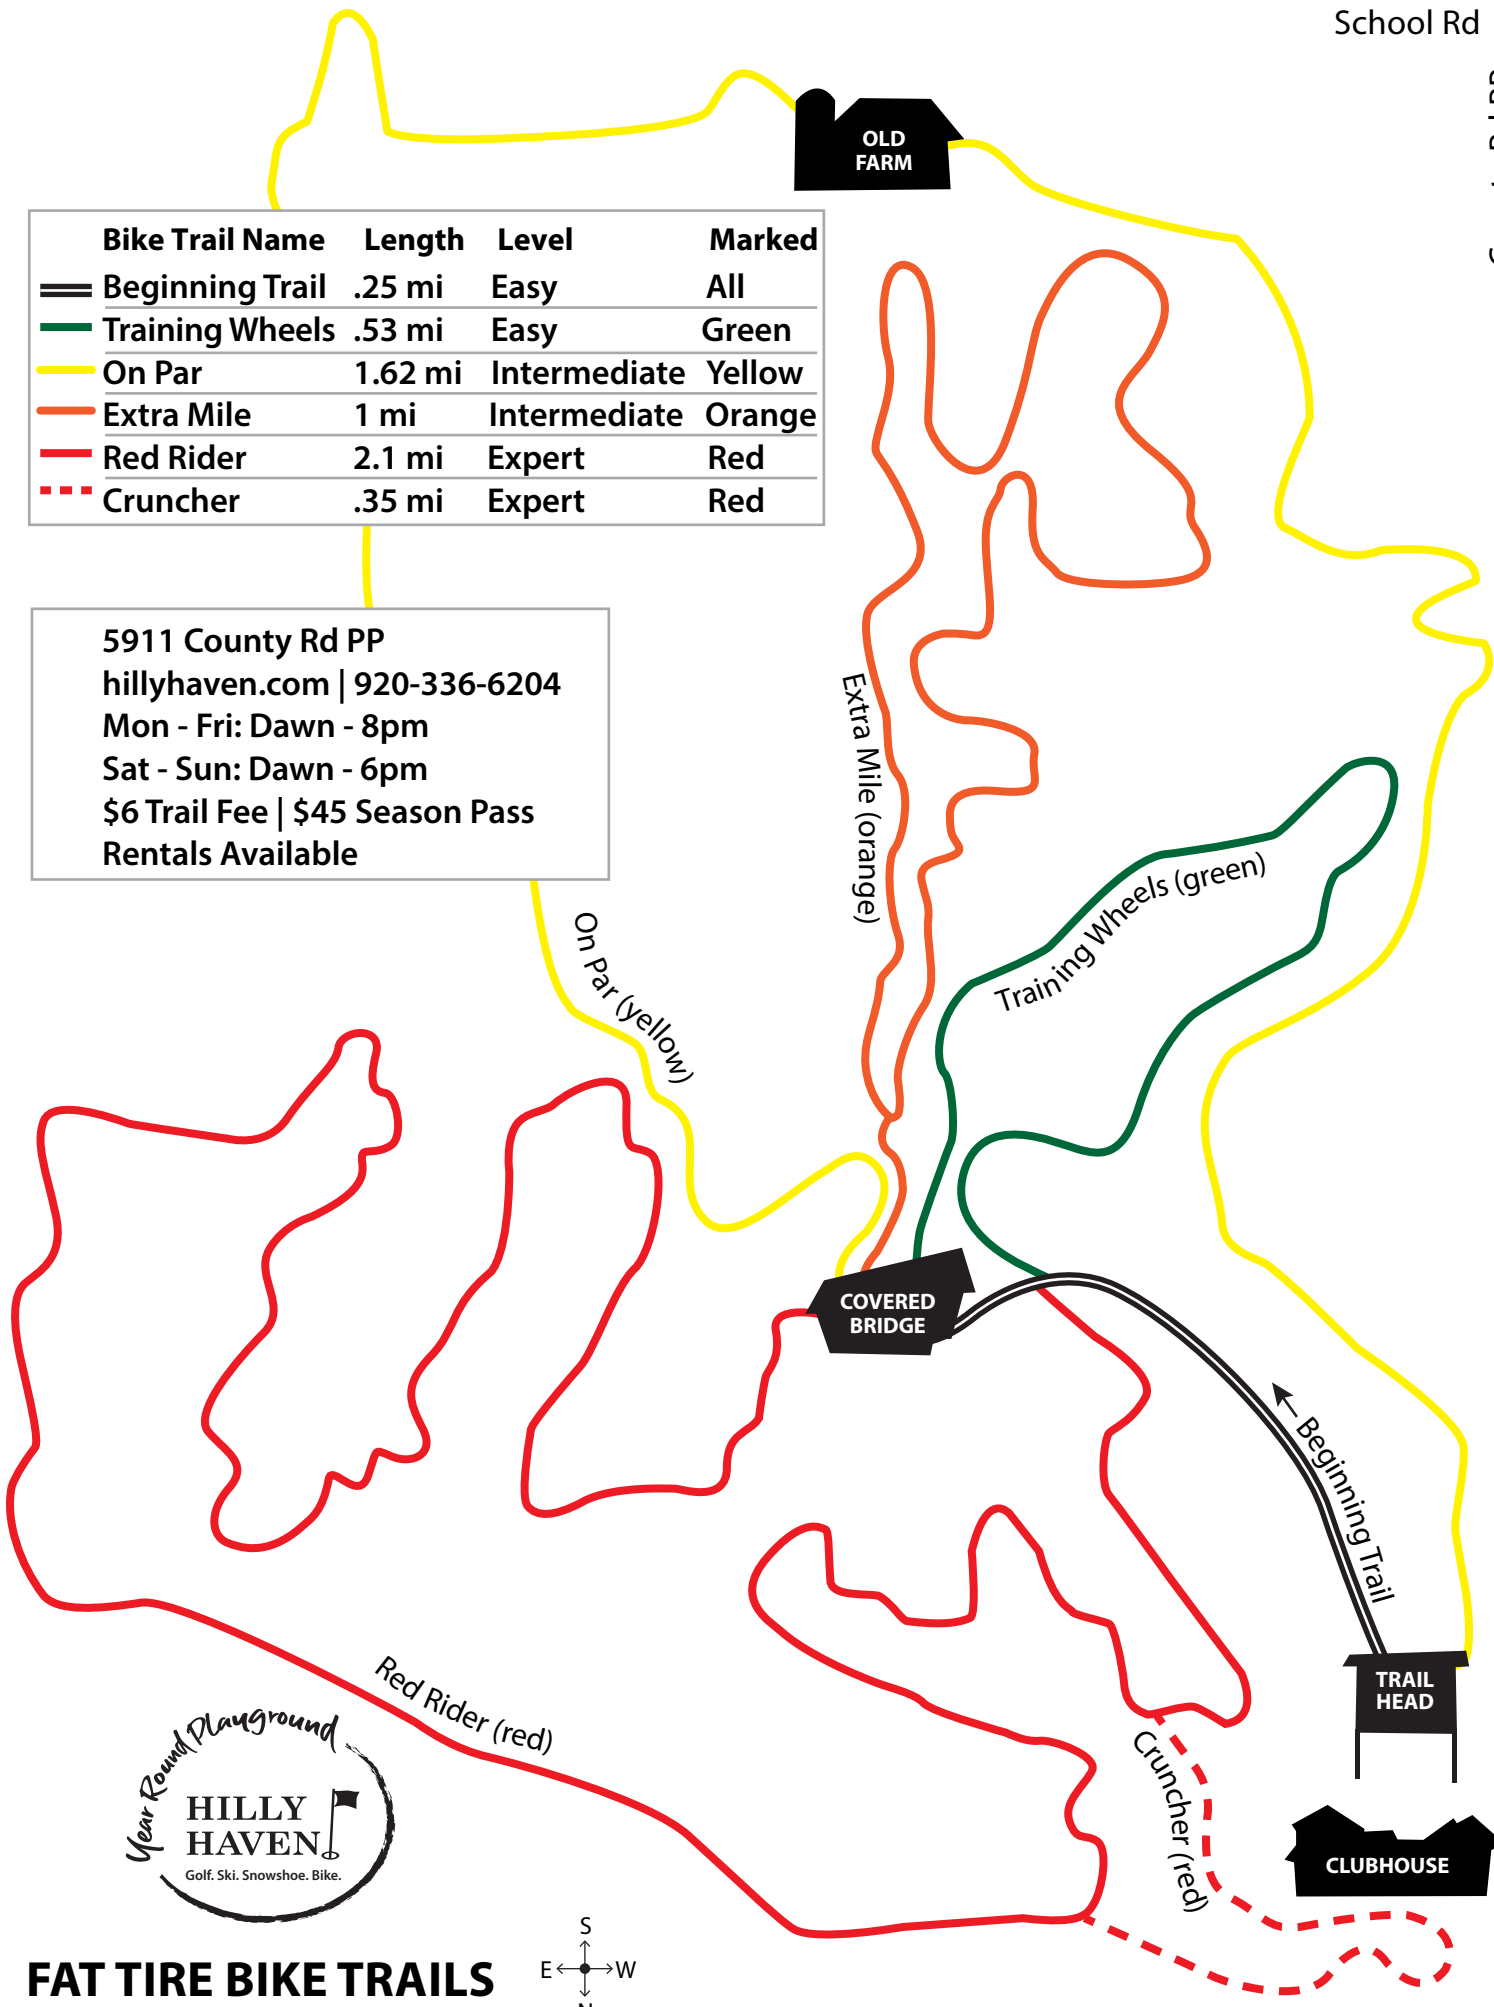

Bike Trail Name	Length	Level	Marked
Beginning Trail	.25 mi	Easy	All
Training Wheels	.53 mi	Easy	Green
On Par	1.62 mi	Intermediate	Yellow
Extra Mile	1 mi	Intermediate	Orange
Red Rider	2.1 mi	Expert	Red
Cruncher	.35 mi	Expert	Red

5911 County Rd PP
 hillyhaven.com | 920-336-6204
 Mon - Fri: Dawn - 8pm
 Sat - Sun: Dawn - 6pm
 \$6 Trail Fee | \$45 Season Pass
 Rentals Available

FAT TIRE BIKE TRAILS